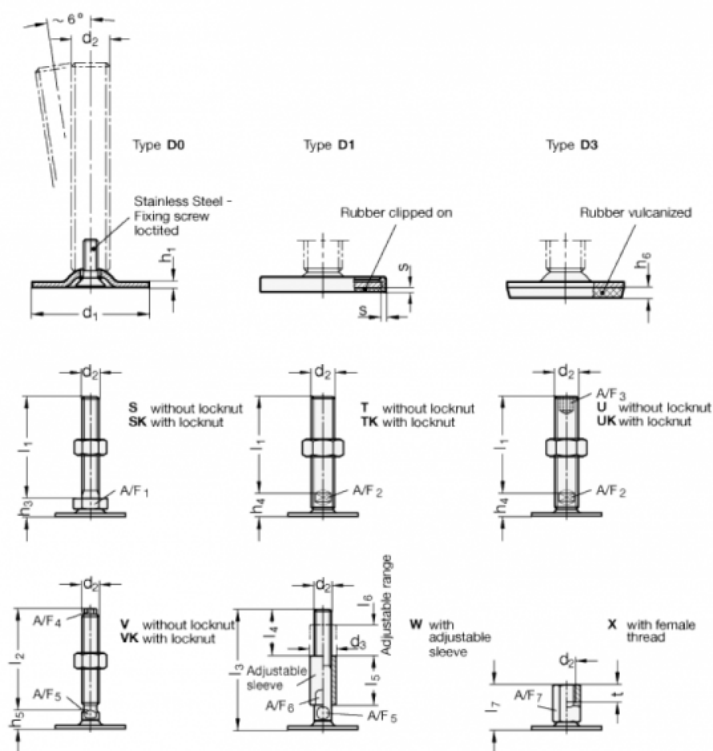

Article number: 204180M24150D0U

Description: E+G levelling foot
GN 41-80-M24-150-D0-U

Note: U Without nut, Hexagon socket at the top, Wrench flat at the bottom

Measures

A/F2 = 19

s =

A/F3 = 12

d1 = 80

d2 = M24

h1 = 3

h4 = 21

h6 =

l1 = 150